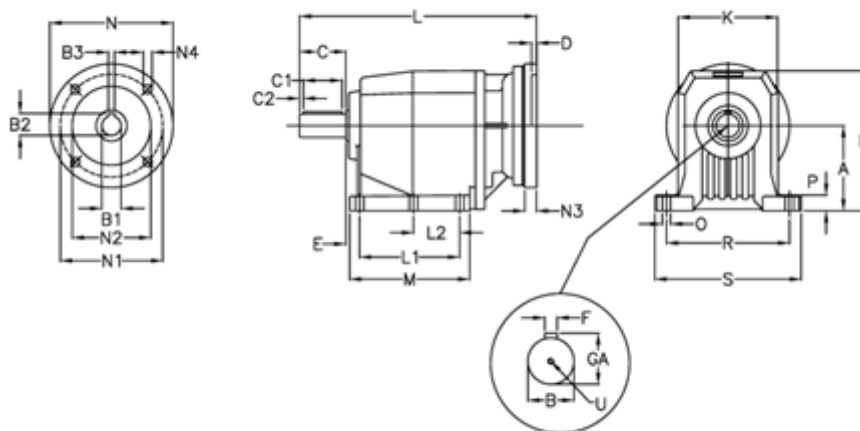

Article number: 40600801811255

Description: Helical gearbox
C802P-18,1-P160B5

Measures

A = 250	D = 6.0	L2 = 0.0	P = 35
B = 80	E = 33	M = 277.0	R = 370
B1 = 42	F = 22	N = 350	S = 440
B2 = 45.3	GA = 85.0	N1 = 300	U = M20x42
B3 = 12	H = 420	N2 = 250	
C = 140	K = 320	N3 = 23	
C1 = 110	L = 635.0	N4 = 18	
C2 = 15	L1 = 210.0	O = 26	